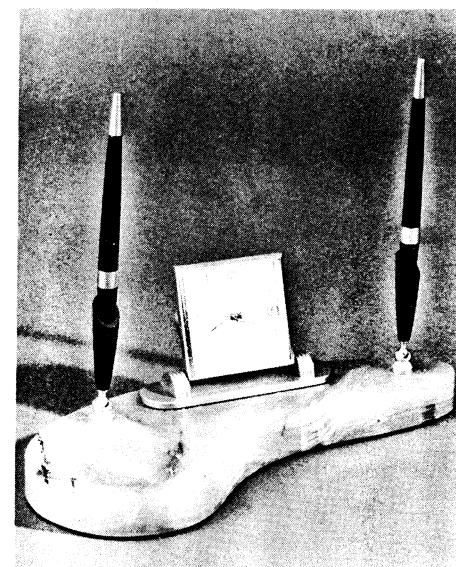

# versatile PEN DESK SETS for the executive

612F - PEN BASE — DOUBLE PEN — WIDE TRAY — KENNEDY — LINCOLN

104RK - PEN BASE — OVAL — DOUBLE PEN — SWIVEL ALARM CLOCK

DELUXE BALL POINT PEN

410CK - PEN BASE — DOUBLE PEN — ALARM CLOCK — AUTO CAL — TRAY — FREE FORM